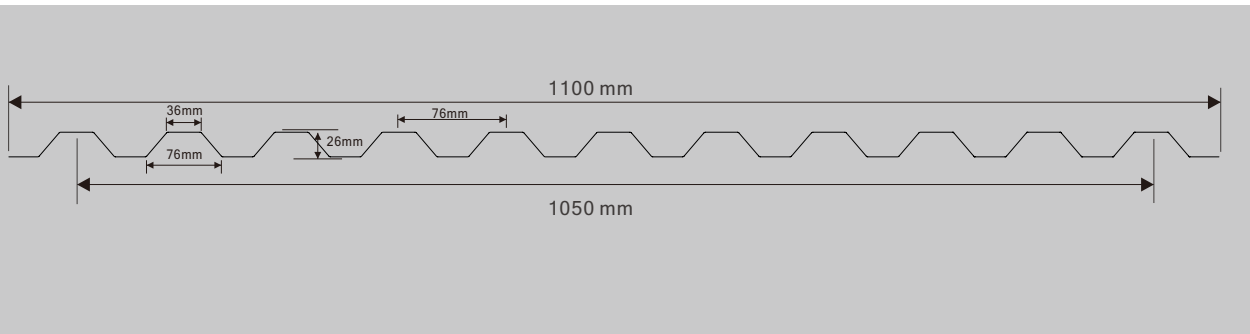

板谷PC瓦楞板系列 CORRUGATED SHEETS

PC实心瓦楞板 SOLID CORRUGATED SHEET

板谷实心瓦楞板采用全新进口原料, 不仅透光度高, 更具有长久的使用寿命, 可广泛应用于厂房采光, 车棚雨棚等. 板谷目前已开发出多种不同的瓦型, 更多瓦型正在开发中. 更多详细资料, 请电话咨询我们

Made by 100% virgin imported material, Polyvalley solid corrugated sheet can get very high light transmission with long life service. The following is data sheet of current different types of corrugation. We are still developing new types. Please contact us for more detailed information.

110型实心梯形瓦
110 greca sheet