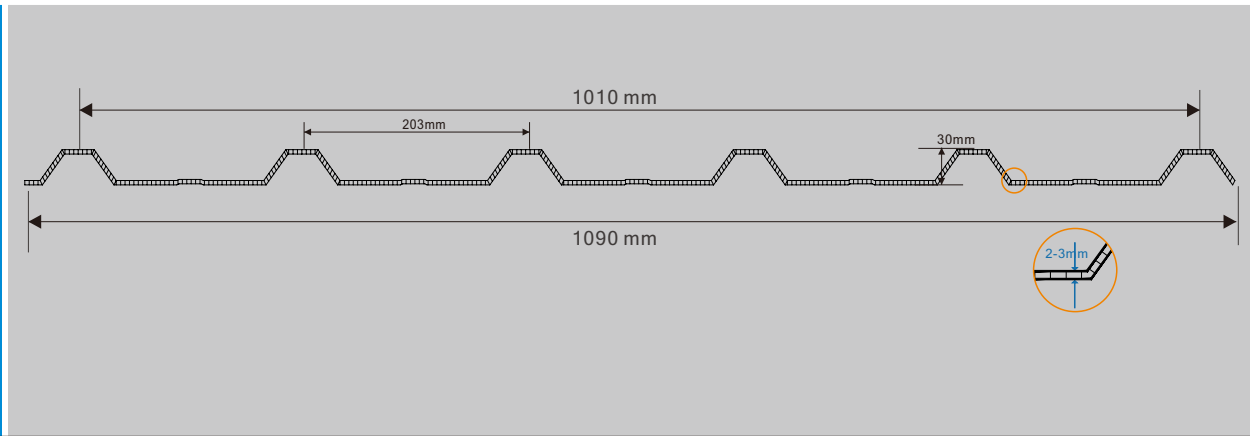

1090型中空瓦楞板
1090 corrugated