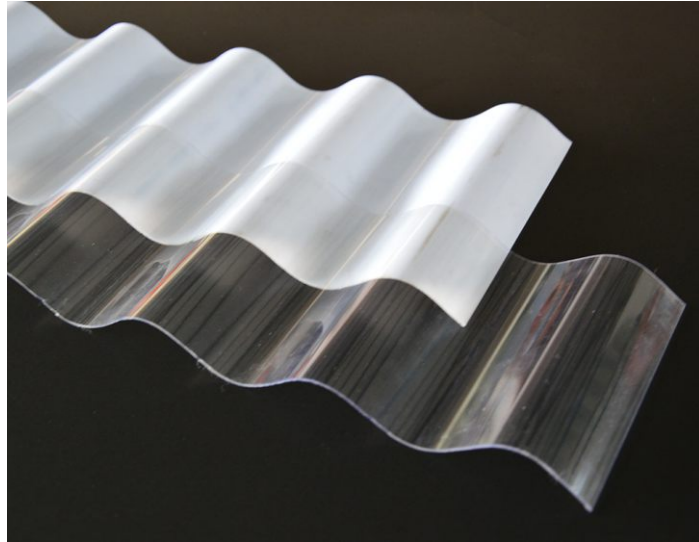

PC瓦楞板系列图片参考
CORRUGATED SHEET PICS

板谷科技
POLYVALLEY
让生活更自然

产品系列 Product Range

描述: 板谷中空瓦楞板系列,单面UV,质保10年

Description: Polyvalley corrugated sheets with one side UV coating, 10 year quality warranty.