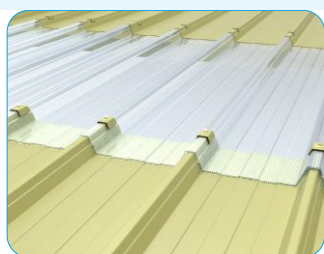

板谷科技
POLYVALLEY
让生活更自然

值得信赖的合作伙伴
YOUR RELIABLE PARTNER

板谷瓦楞板
CORRUGATED SHEET

板谷PC瓦楞板系列 CORRUGATED SHEETS

板谷瓦楞板分实心瓦楞板和中空瓦楞板两种类型。实心瓦楞板具有透光率高，强度大等特点。中空瓦楞板采用两层结构，具有一定的保温性，立筋间距小保证了良好的承压强度。板谷科技目前研发的各种瓦型结构，能与多种型号彩钢板搭配做采光带，也可以整体适用于各种温室大棚，车棚，雨棚等采光项目。板谷科技提供整套安装配件，板材拼接处完美重叠搭接，可有效防止漏水情况发生。瓦楞板施工所用配件材料约为平板的1/5，极大的节省了配件以及安装成本。板谷中空条纹板是一种新型板材，板材虽薄但是柔韧性强，抗冲击强度高，且具有热胀冷缩系数小，可卷装，使用长度长，运输方便等特点。

Polyvalley Corrugated sheet has solid corrugated sheet and multi-wall corrugated sheet. The solid corrugated sheet has very high light transmit and strong resistance. And the multi-wall corrugated sheet adopts two-wall R structure and can get very high light transmit either with lower K value. With small vertical bar distance, it can get very high strength. And during installation, the connection part of two sheets can be overlapped perfectly to avoid water permeation. Polyvalley offers a complete set of accessory for easy installation.

应用:

- 采光窗户
- 室内墙面装饰
- 屋面
- 隔断

- 生态餐厅
- 斜面屋顶

Applications:

- Glazing windows
- Indoor wall decoration
- Building wall
- Indoor partition

- Gymnasiums skylights
- Eco-Restaurant

瓦楞板优点:

- >> 搭接非常方便
- >> 防水性能极佳
- >> 透光度高
- >> 抗紫外线
- >> 高强度
- >> 隔热性能好

Advantages:

- >> Convenience for connection
- >> Water proofed
- >> High Light transmission
- >> Resistance to U.V. rays and to hail
- >> High load resistance
- >> Thermowelded isolation

主要性能参数参考Typical Physical Properties