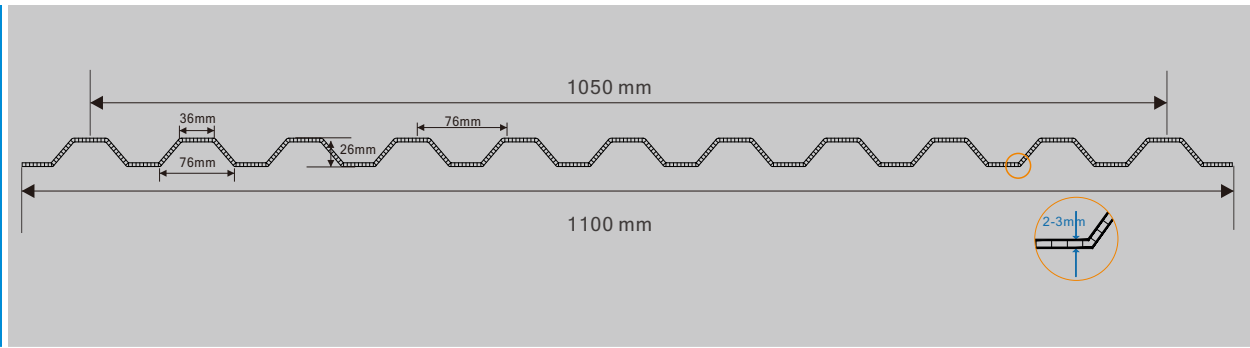

板谷PC瓦楞板系列 CORRUGATED SHEETS

板谷中空瓦楞板规格参数 MULTIWALL CORRUGATED SHEET DATA

以下为板谷公司常用中空瓦楞板瓦型参数。板谷科技目前已研发出多种瓦型中空瓦楞板，可方便适用与不同的领域，更多详细情况，请电话咨询我们
We have developed many kinds of corrugated sheets with following data in details. You can contact us for further information at any time.

110型中空梯形瓦
110 corrugated