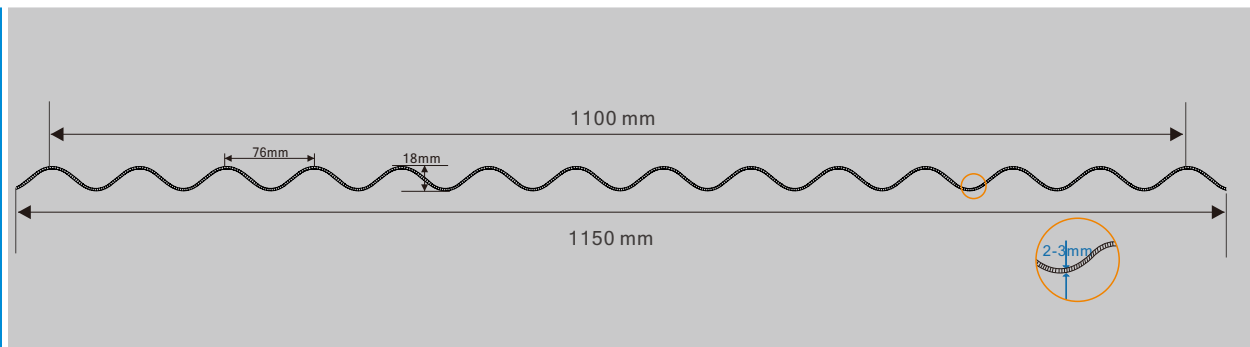

76型圆波瓦楞板
76 corrugated