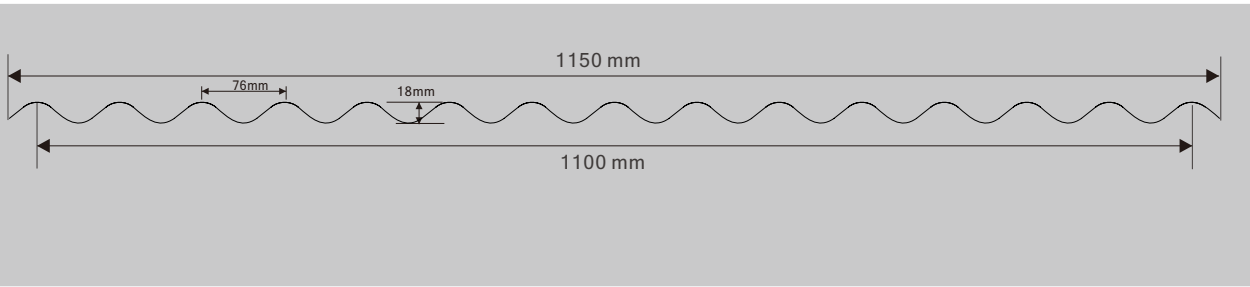

76型实心圆波
76 solid